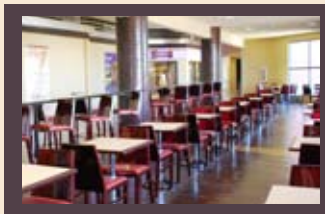

**DELICIOUS
DESIGN!**

FOOD COURT SPACES AVAILABLE NOW!

Great Location

**Nestled between bustling Cocopah Resort, Conference Center and
Casino over 3,000 foot traffic per day**

**Located in the Cocopah Resort and Conference Center breezeway
15268 S. Ave B • Somerton, AZ 85350**

FLOOR PLAN OF FOOD COURT SPACES AVAILABLE